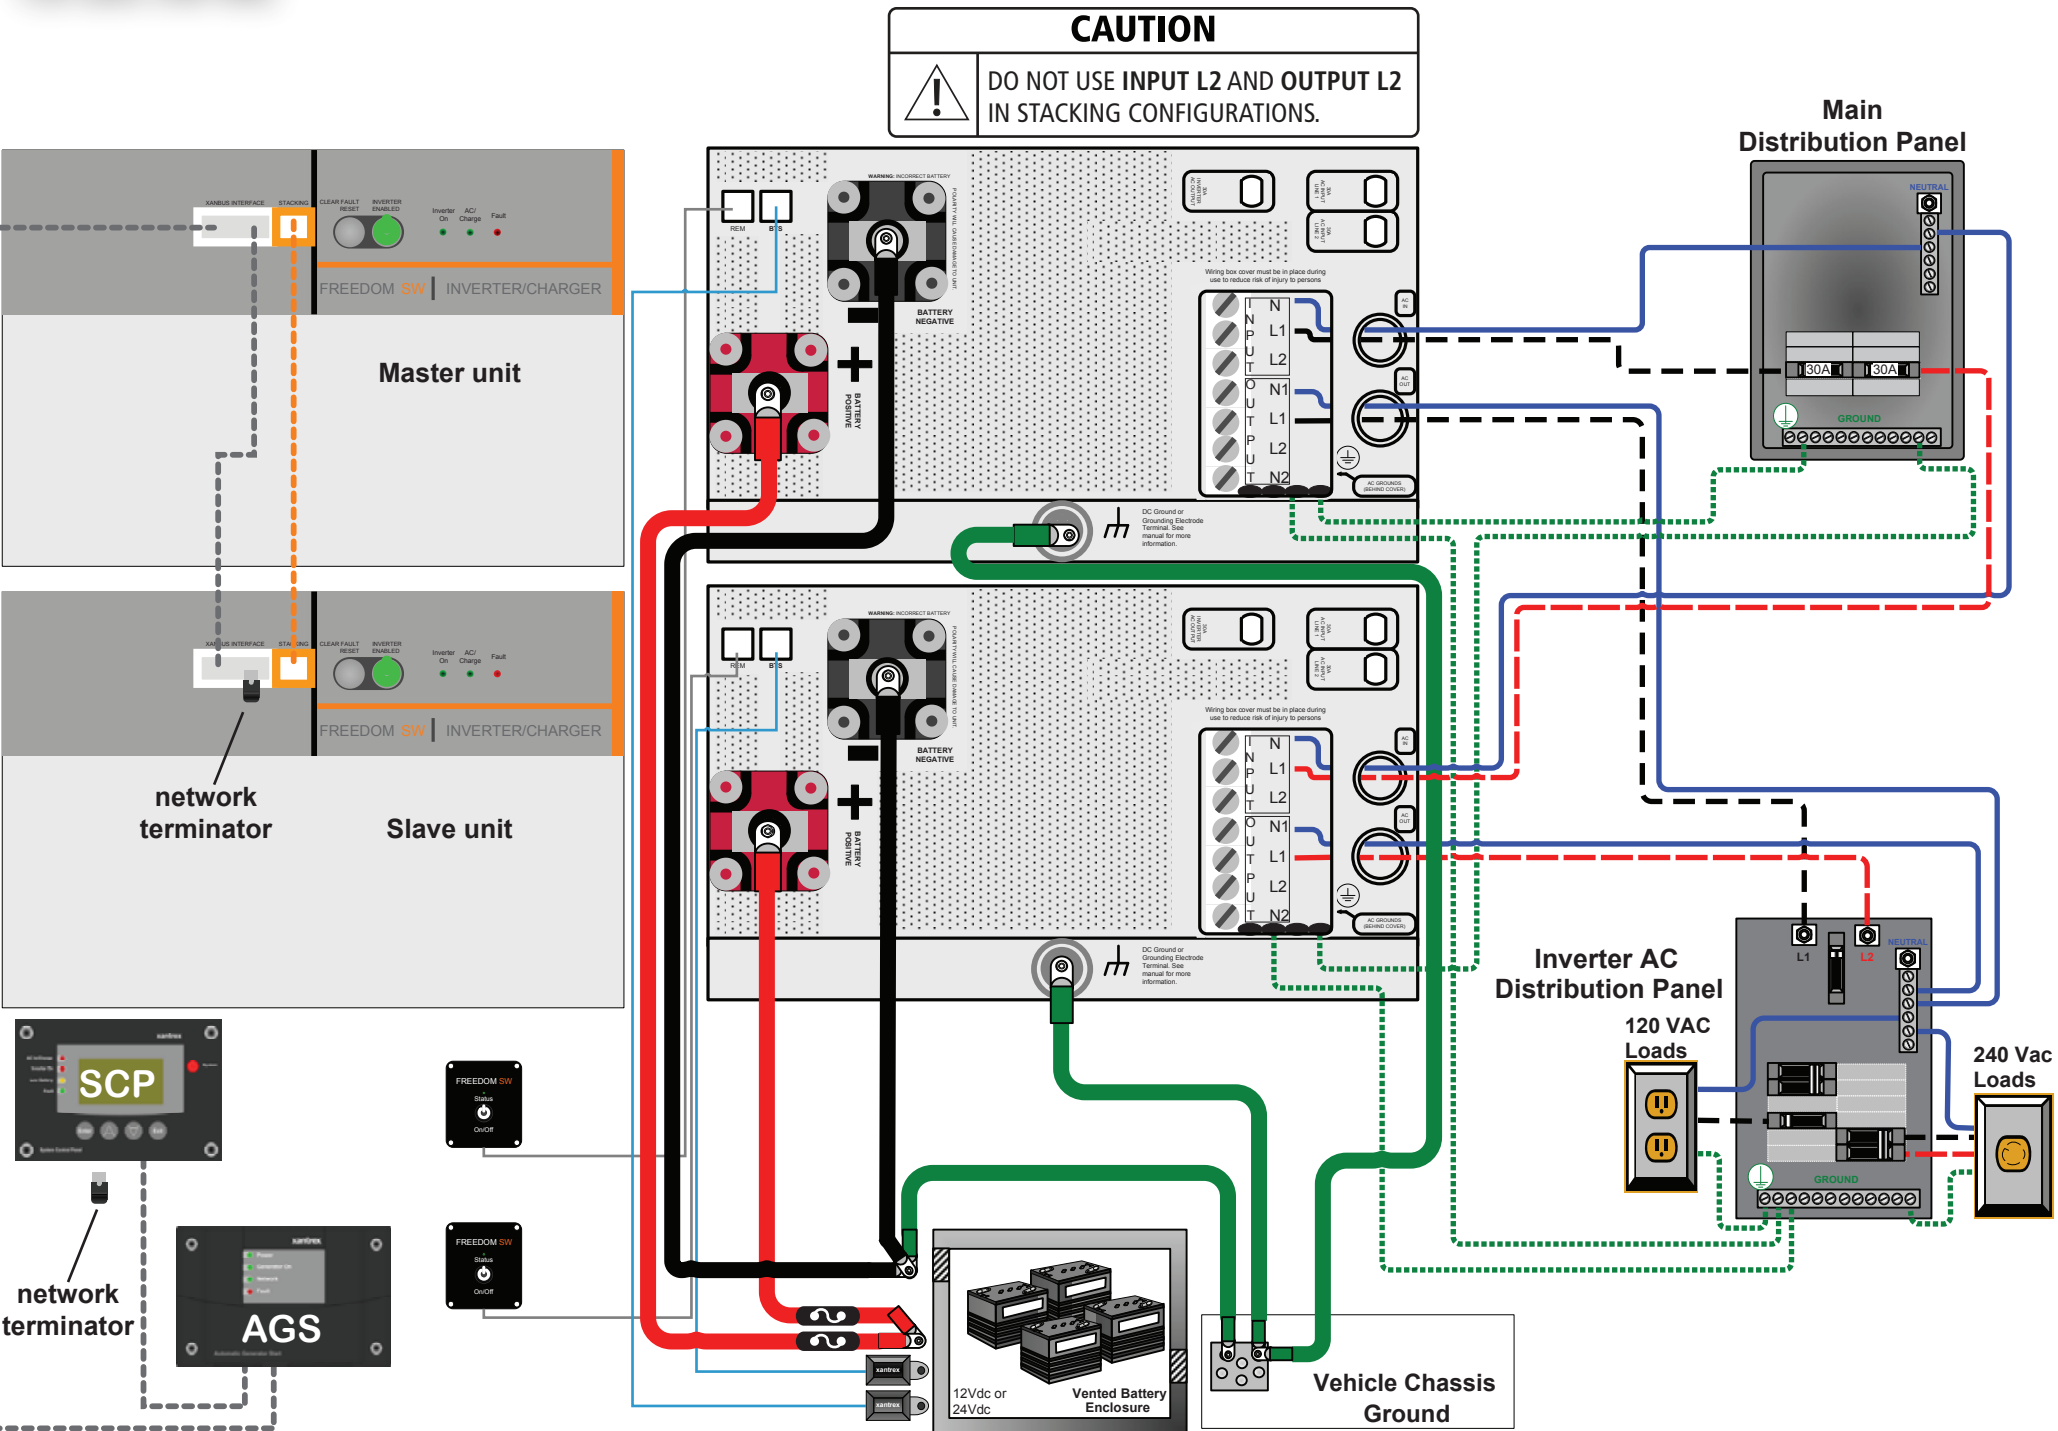

Freedom SW Inverter/Charger Parallel Stacking Configuration

120 VAC only

NOTE: Refer to the Installation Guide for wire gauge details.

Freedom SW Inverter/Charger Series Stacking Configuration

120 and 240 VAC

NOTE: Refer to the Installation Guide for wire gauge details.